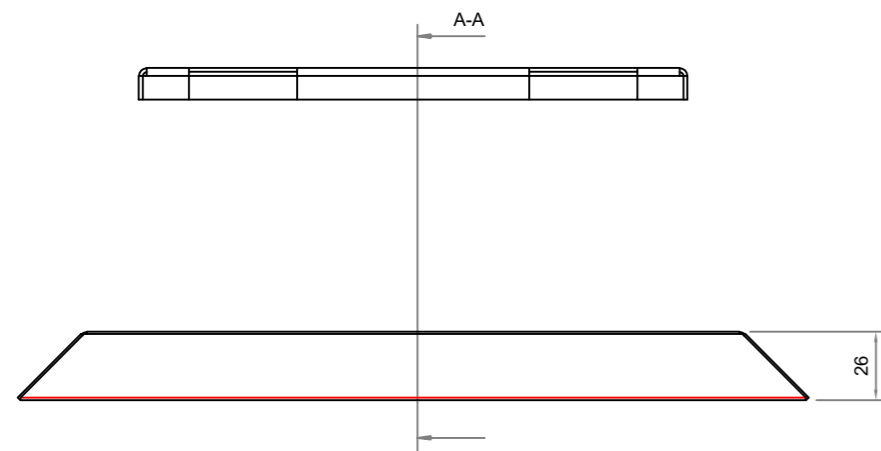

SECTION

Contour Heating Ltd
The Mansions, 43 Broadway
Shifnal
TF11 8BB
Tel: 01952 290498
Email: Sales@contourheating.co.uk
Web: www.contourheating.co.uk