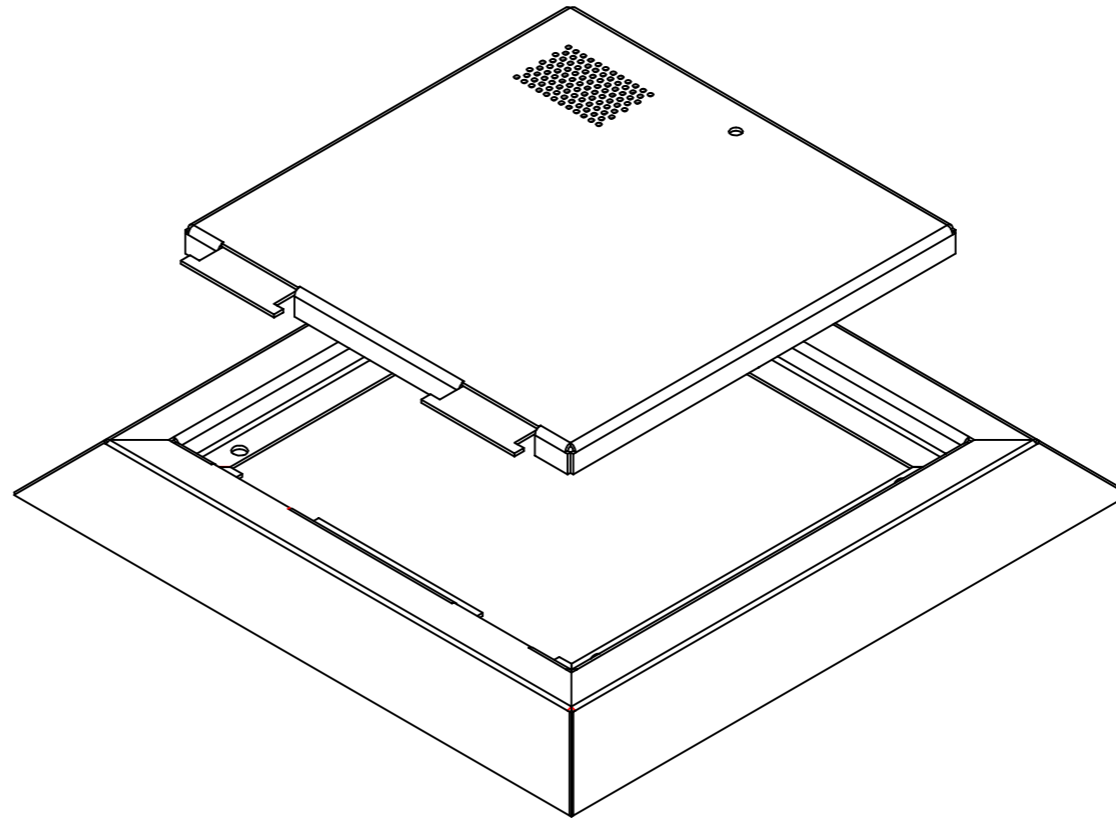

ANTI - LIGATURE VENTILATION GRILLE WITH ACCESS

NOTE
ANTI-PICK MASTIC TO BE USED AROUND FULL PERIMETER OF ACCESS COVER

Type:
Anti Ligature Access Panel

Model:
Wall or Ceiling Mounted

Manufacture:
1.5mm Zintec Steel
Magnelis Steel for Wet Environments
10mm Radius Edges and Bullnosed Corners
2mm Punched Grill

Sizes:
Bespoke Solutions Available

Finish:
Polyester PowderCoated RAL 9003
Patented BioCote® Anti-Microbial Agent

Fixing Method:
Suitable fixings to be used.
All fixings are hidden as they are fixed through the inner frame behind door.