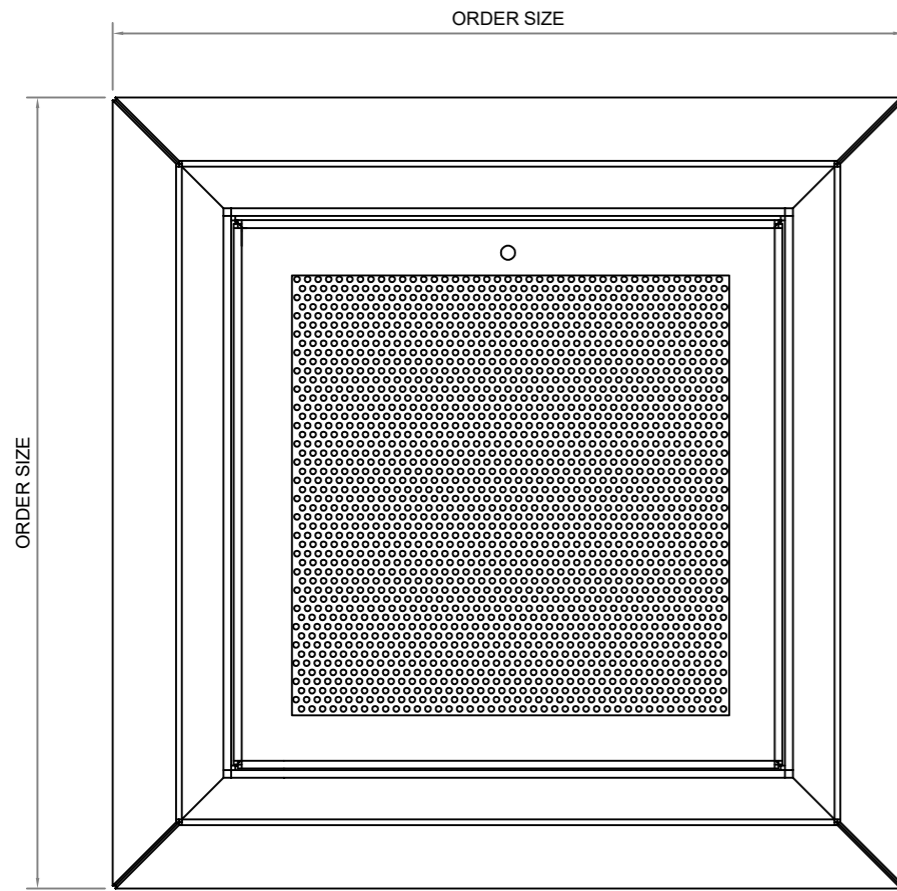

ANTI - LIGATURE VENTILATION GRILLE WITH ACCESS

NOTE
ANTI-PICK MASTIC TO BE USED AROUND FULL PERIMETER OF ACCESS COVER

Type:
Anti Ligature Access Panel

Model:
Wall or Ceiling Mounted

Manufacture:
1.5mm Zintec Steel
Magnelis Steel for Wet Environments
10mm Radius Edges and Bullnosed Corners
2mm Punched Grill

Sizes:
Bespoke Solutions Available

Finish:
Polyester PowderCoated RAL 9003
Patented BioCote® Anti-Microbial Agent

Fixing Method:
Suitable fixings to be used.
All fixings are hidden as they are fixed through the inner frame behind door.