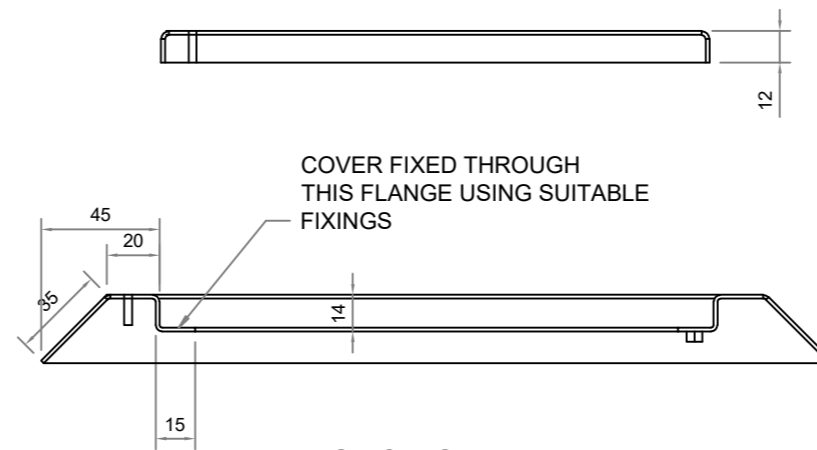

ANTI - LIGATURE VENTILATION GRILLE WITH ACCESS

NOTE
ANTI-PICK MASTIC TO BE USED AROUND FULL PERIMETER OF ACCESS COVER

Type:
Anti Ligature Access Panel

Model:
Wall or Ceiling Mounted

Manufacture:
1.5mm Zintec Steel
Magnelis Steel for Wet Environments
10mm Radius Edges and Bullnosed Corners
2mm Punched Grill

Sizes:
Bespoke Solutions Available

Finish:
Polyester PowderCoated RAL 9003
Patented BioCote® Anti-Microbial Agent

Fixing Method:
Suitable fixings to be used.
All fixings are hidden as they are fixed through the inner frame behind door.